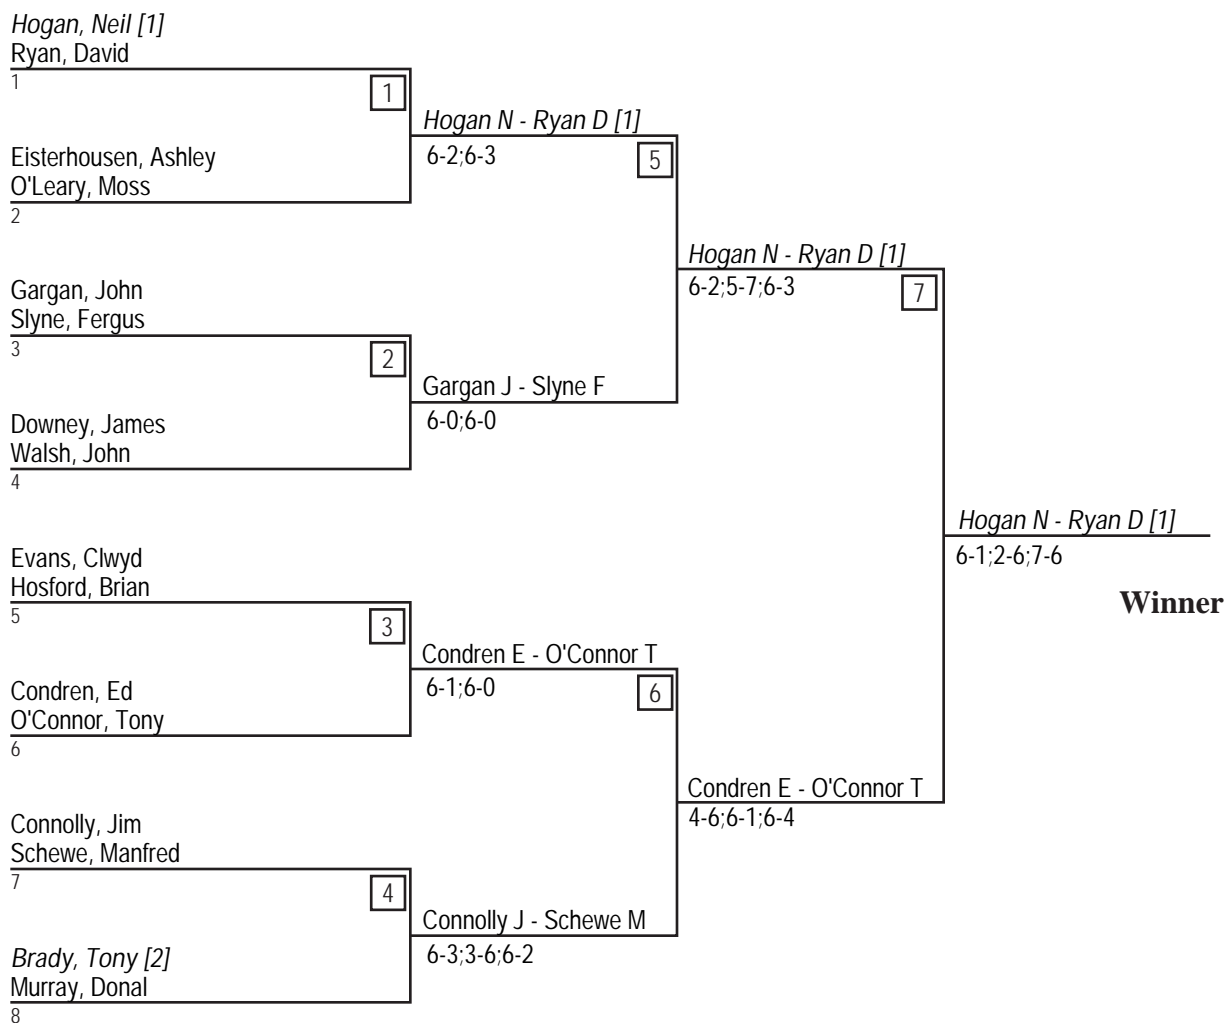

Kinsale Open 2006

Men's 5.0 Doubles Red

SEEDS

- 1. N Hogan - D Ryan
- 2. T Brady - D Murray

3-4 Playoff